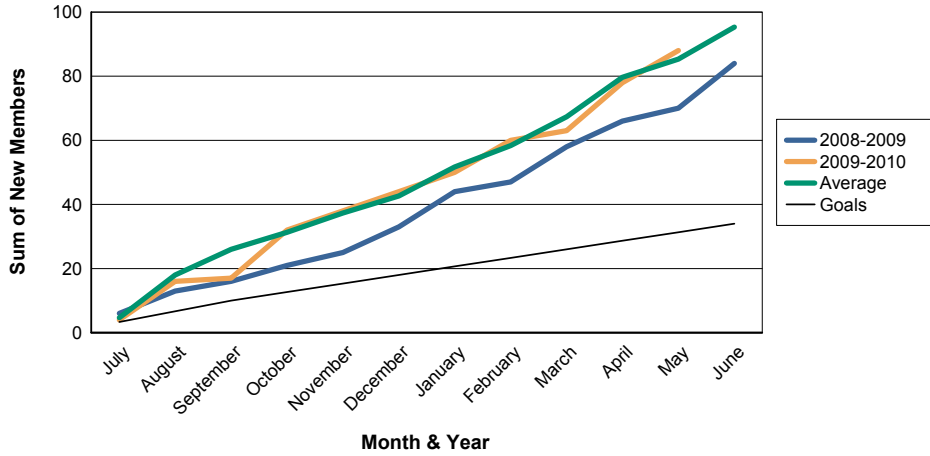

3 Year Comparisons for GMT Constitutional Area 1

By GMT District

As of May 2010

Sum of New Clubs/ Month & Year

For District 18 C

Sum of Dropped Clubs/ Month & Year

For District 18 C

Sum of Net Clubs/ Month & Year

For District 18 C

Sum of Charter Members/ Month & Year

For District 18 C

3 Year Comparisons for GMT Constitutional Area 1

By GMT District

As of May 2010

Sum of New Members/ Month & Year

For District 18 C

Sum of Dropped Members/ Month & Year

For District 18 C

Sum of Net Members/ Month & Year

For District 18 C