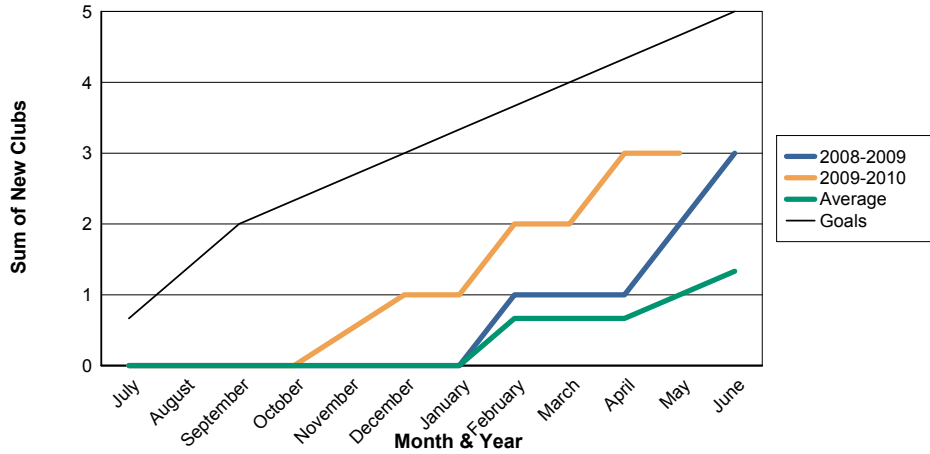

3 Year Comparisons for GMT Constitutional Area 1

By GMT District

As of May 2010

Sum of New Clubs/ Month & Year

For District 18 C

Sum of Dropped Clubs/ Month & Year

For District 18 C

Sum of Net Clubs/ Month & Year