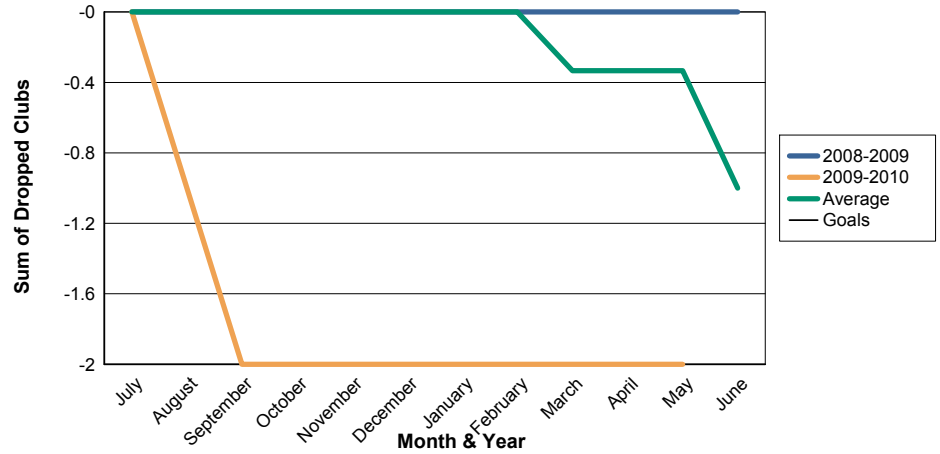

3 Year Comparisons for GMT Constitutional Area 1

By GMT District

As of May 2010

Sum of New Clubs/ Month & Year

For District 18 C

Sum of Dropped Clubs/ Month & Year

For District 18 C

Sum of Net Clubs/ Month & Year