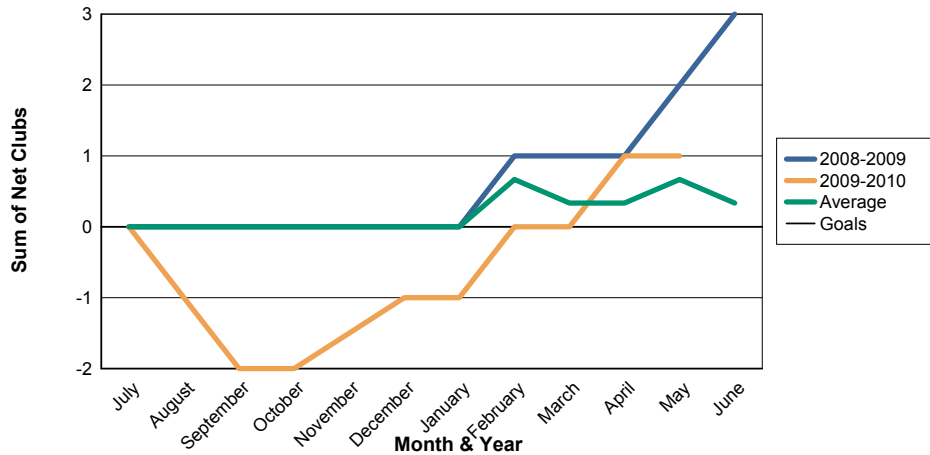

Sum of Net Clubs/ Month & Year

For District 18 C