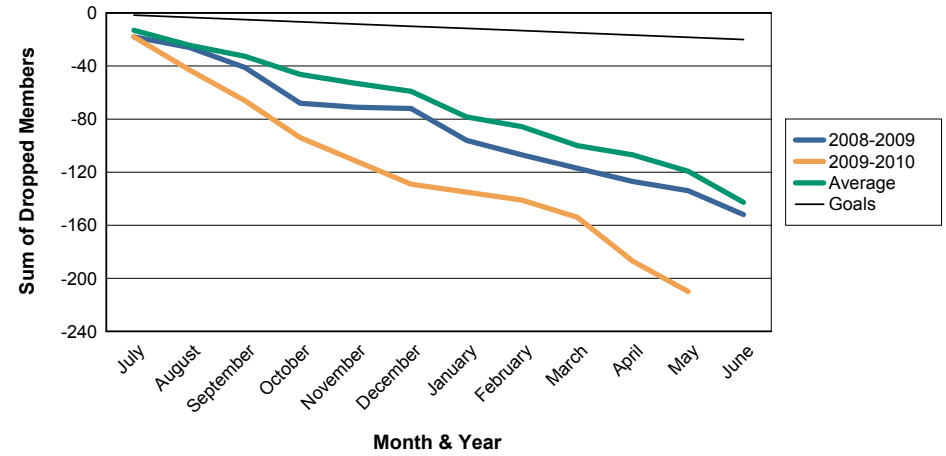

For District 18 C

Sum of Charter Members/ Month & Year

For District 18 C

3 Year Comparisons for GMT Constitutional Area 1

By GMT District

As of May 2010

Sum of New Members/ Month & Year

For District 18 C

Sum of Dropped Members/ Month & Year

For District 18 C

Sum of Net Members/ Month & Year

For District 18 C