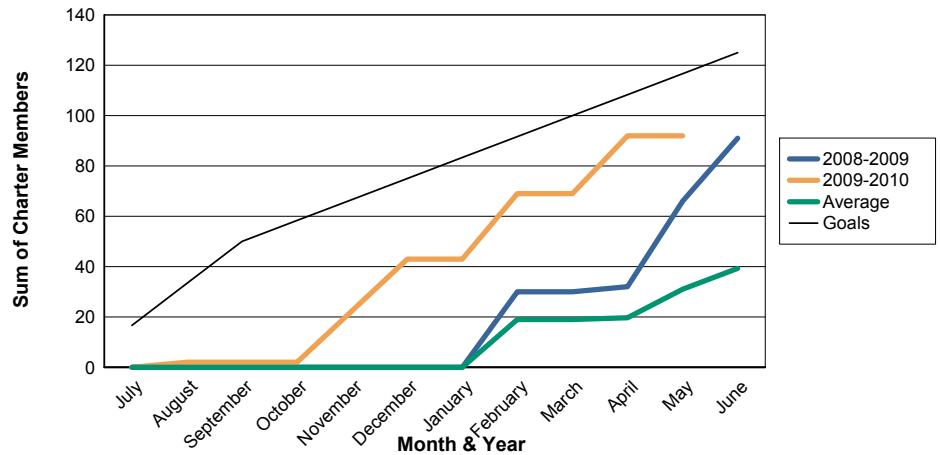

Sum of Charter Members/ Month & Year

For District 18 C